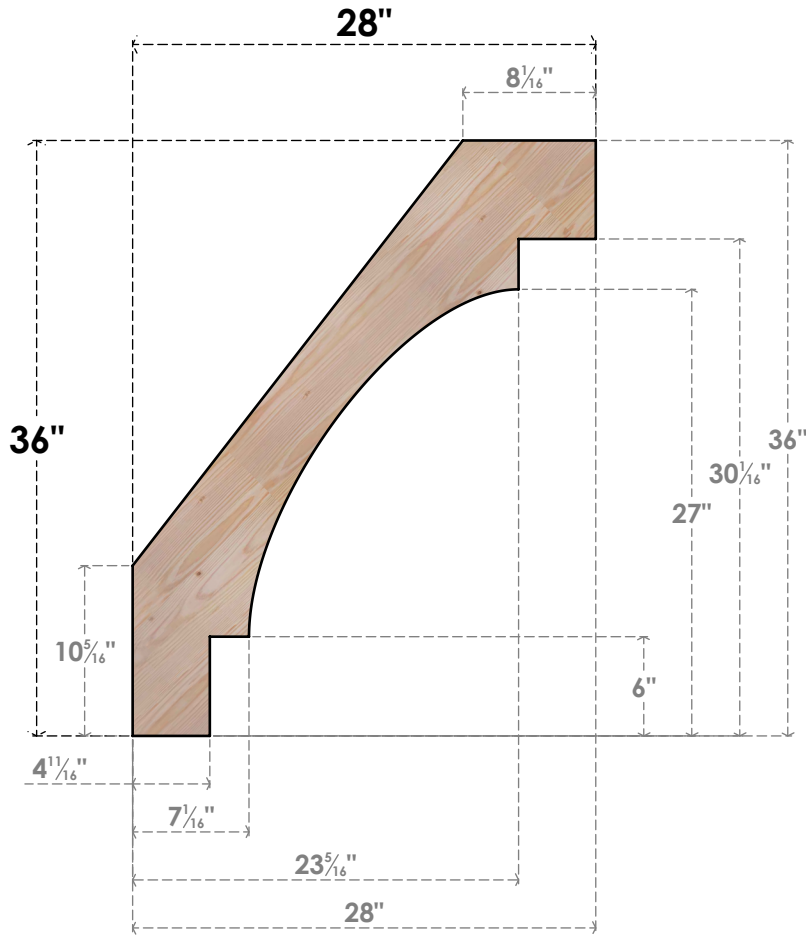

BRC06X28X36MRC00SDF

5 1/2"W X 28"D X 36"H MERCED SMOOTH BRACE, DOUGLAS FIR

SIDE

FRONT

EKENA MILLWORK
 2300 WEST MAIN ST.
 CLARKSVILLE, TX 75426
 TOLL FREE: 866-607-0453
 WWW.EKENAMILLWORK.COM

NOTES

1. INSTALLATION TO BE COMPLETED IN ACCORDANCE WITH MANUFACTURER'S SPECIFICATIONS.
2. DRAWING MAY NOT BE TO SCALE
3. THIS DRAWING IS INTENDED FOR DESIGN AND PLANNING PURPOSES ONLY.
4. ALL INFORMATION CONTAINED HEREIN WAS CURRENT AT THE TIME OF DEVELOPMENT BUT MUST BE REVIEWED AND APPROVED BY THE PRODUCT MANUFACTURER TO BE CONSIDERED ACCURATE.
5. PRODUCTS ARE NOT KILN DRIED. THIS ITEM IS UNIQUE AND WILL CONTAIN THE NATURAL VARIATIONS THAT THE WOOD SPECIES OFFERS. THIS MAY RESULT IN VARIATIONS UP TO 1/4"