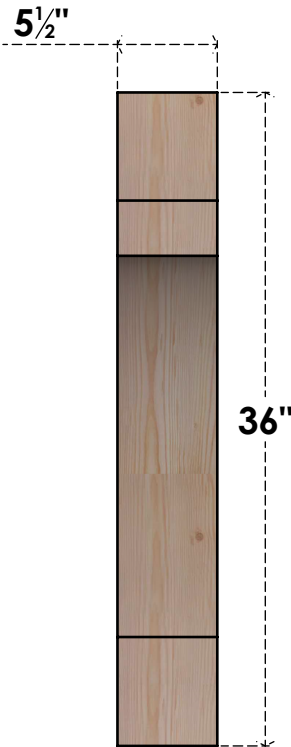

BRC06X28X36MRC00SDF

5 1/2"W X 28"D X 36"H MERCED SMOOTH BRACE, DOUGLAS FIR

SIDE

FRONT

EKENA MILLWORK
 2300 WEST MAIN ST.
 CLARKSVILLE, TX 75426
 TOLL FREE: 866-607-0453
 WWW.EKENAMILLWORK.COM

NOTES

1. INSTALLATION TO BE COMPLETED IN ACCORDANCE WITH MANUFACTURER'S SPECIFICATIONS.
2. DRAWING MAY NOT BE TO SCALE
3. THIS DRAWING IS INTENDED FOR DESIGN AND PLANNING PURPOSES ONLY.
4. ALL INFORMATION CONTAINED HEREIN WAS CURRENT AT THE TIME OF DEVELOPMENT BUT MUST BE REVIEWED AND APPROVED BY THE PRODUCT MANUFACTURER TO BE CONSIDERED ACCURATE.
5. PRODUCTS ARE NOT KILN DRIED. THIS ITEM IS UNIQUE AND WILL CONTAIN THE NATURAL VARIATIONS THAT THE WOOD SPECIES OFFERS. THIS MAY RESULT IN VARIATIONS UP TO 1/4"